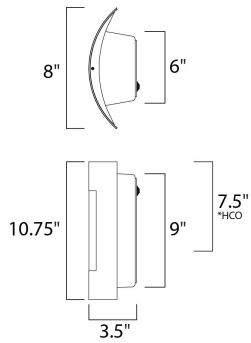

PRODUCT DESCRIPTION

MEASUREMENTS

DIMENSION : 8" W x 10.75" H x 3.5" Ext
BACK PLATE : 6" W x 9" H x 7.5" HCO
HANGING WEIGHT : 2.82 lb

LAMPING

INPUT VOLTAGE : 120V
LUMENS : 900 Rated
BULB : 1 x 9W LED E26 Medium , 9W Total
BULB INCLUDED : (Included)
DIMMABLE : Triac CL
CRI : 90+ CRI
COLOR_TEMP : 3000K
LIGHTING_DIRECTION : Up/Down

FINISHES OPTION

- Bronze (BZ)
- Stainless Steel (SST)

GLASS

White WT

MATERIAL

Stainless Steel, Polycarbonate

RATINGS

cETLus
Wet Location
JA8 Bulb I

ADDITIONAL

INSTALL UP/DOWN: Any
RATED LIFE 25000 Hours
OPERATING TEMPERATURE:
-20°C (-4°F), 40°C (104°F)

PHOTOMETRIC: Report Found Online

Always consult a qualified electrician before installing any lighting product.